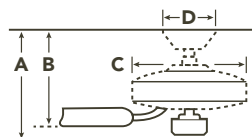

**HANGING MEASUREMENTS**

**WITH 6" DOWNROD**

Fixture Drop (from ceiling)	Blade Drop (from ceiling)	Housing (width)	Ceiling Canopy (width)
A: 19.50"	B: 12.00"	C: 15.25"	D: 5.50"

**AIR PERFORMANCE**

AIRFLOW Cubic Ft. Per Minute on High	POWER USAGE Watts on High (Excludes Lights)	AIRFLOW EFFICIENCY Cubic Ft. Per Minute Per Watt
<b>6179</b>	<b>85</b>	<b>73</b>